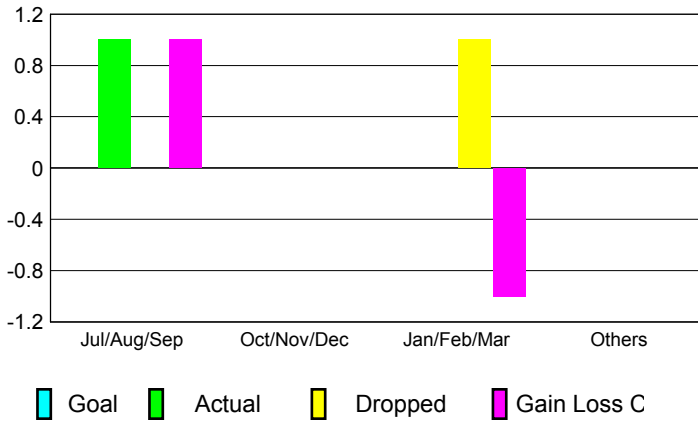

GMT: **PEI-JEN CHEN**

Location: **REP OF CHINA**

GMT CA: **5**

CLUBS

Month	New Club Goal	Actual New Clubs	Actual Dropped Clubs	Gain/Loss of Clubs
2012-2013				
Jul/Aug/Sep		1	0	1
Oct/Nov/Dec		0	0	0
Jan/Feb/Mar		0	1	-1
Apr/May/June		0	0	0
Totals		1	1	0

Club Results 2012-2013
Goal, New, Dropped, Gain/Loss

MEMBERSHIP

Month	Net Memb Goal	Actual New Memb	Actual Dropped Memb	Gain/Loss of Memb
2012-2013				
Jul/Aug/Sep		245	59	186
Oct/Nov/Dec		29	50	-21
Jan/Feb/Mar		88	24	64
Apr/May/June		22	114	-92
Totals		384	247	137