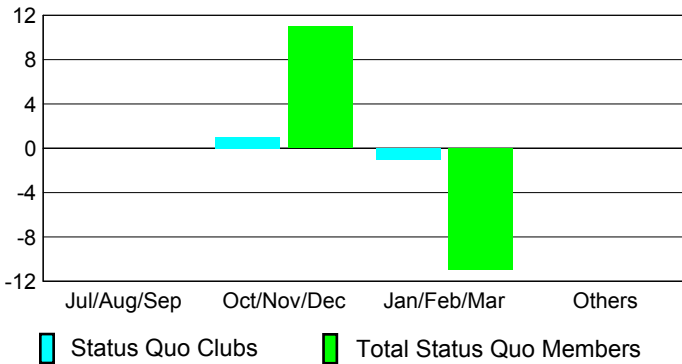

GMT: **PEI-JEN CHEN**

Location: **REP OF CHINA**

GMT CA: **5**

CLUBS

Month	New Club Goal	Actual New Clubs	Actual Dropped Clubs	Gain/Loss of Clubs
2012-2013				
Jul/Aug/Sep		1	0	1
Oct/Nov/Dec		0	0	0
Jan/Feb/Mar		0	1	-1
Apr/May/June		0	0	0
Totals		1	1	0

Club Results 2012-2013
Goal, New, Dropped, Gain/Loss

MEMBERSHIP

Month	Net Memb Goal	Actual New Memb	Actual Dropped Memb	Gain/Loss of Memb
2012-2013				
Jul/Aug/Sep		245	59	186
Oct/Nov/Dec		29	50	-21
Jan/Feb/Mar		88	24	64
Apr/May/June		22	114	-92
Totals		384	247	137

Membership Results 2012-2013
Goal, New, Dropped, Gain/Loss

YTD Status Quo Clubs 2012-2013

Status Quo Clubs Compared to Status Quo Members

Gender Comparison 2012-2013

Club Gain/Loss 2012-2013

Membership Gain/Loss 2012-2013