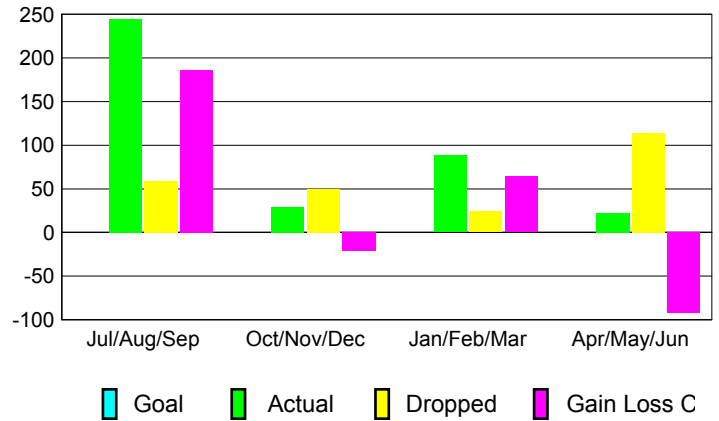

Membership Results 2012-2013
Goal, New, Dropped, Gain/Loss